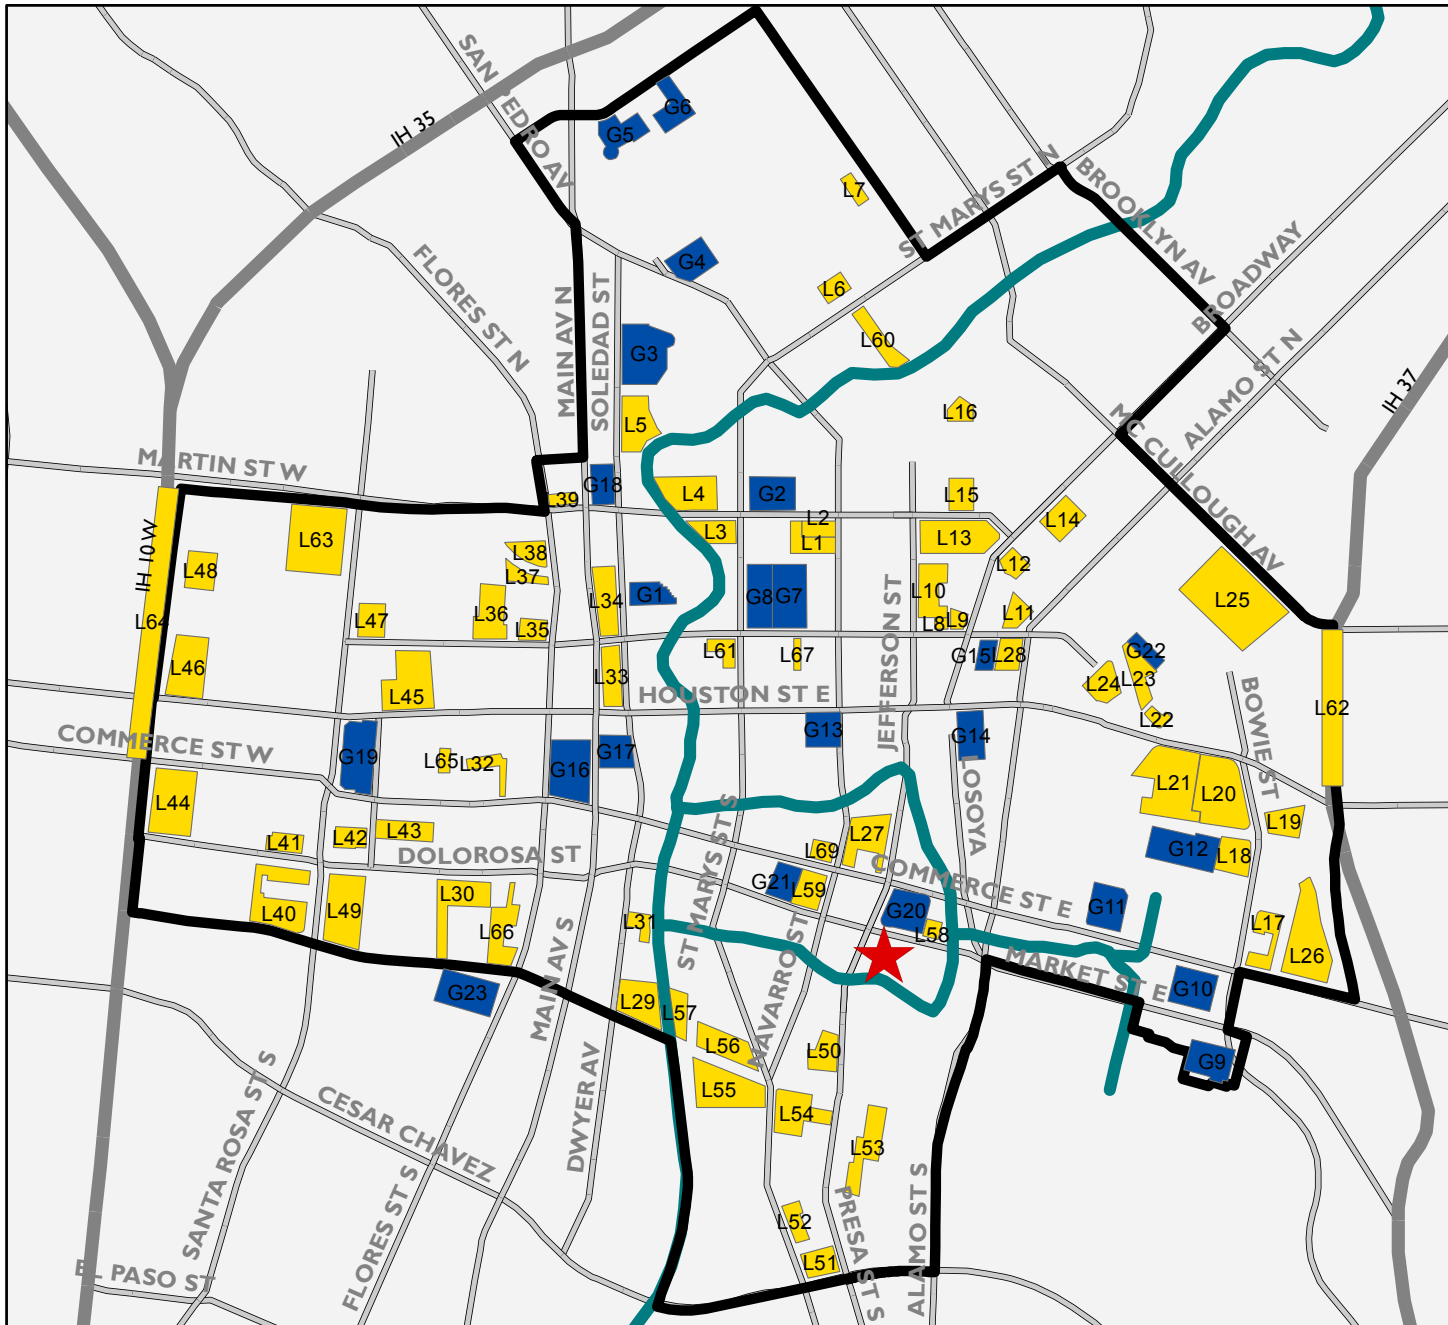

DOWNTOWN PARKING MAP - SAN ANTONIO

Total Count: 18,927 spaces
 -23 Garages: 11,981 spaces
 -68 Lots: 6,946 spaces
 (includes private and city-owned parking. Rates vary by location)

★ = Briscoe Museum

Legend

Downtown Parking*

- Garage
- Lot
- Riverwalk
- Minor Highways
- Major Highways

* as of Oct. 2014